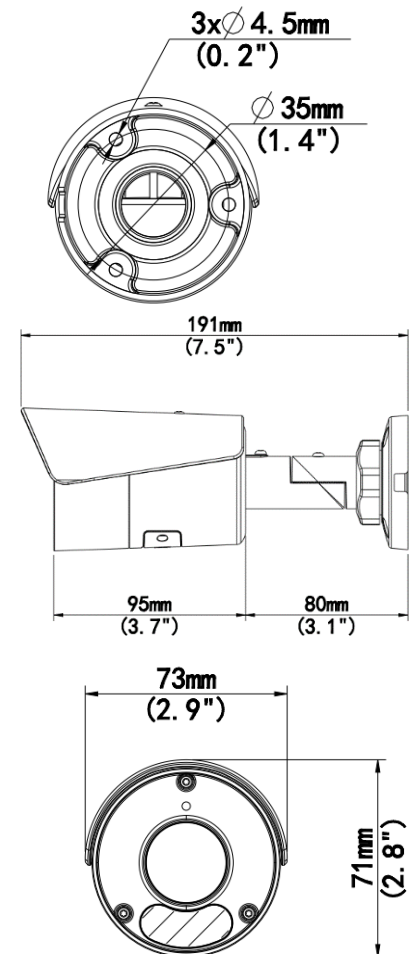

### Overview

- 4MP (2688\*1520)
- True WDR 120dB
- 2.8mm Lens
- H.265
- Built-In Mic
- IR, IP67

### Technical Specifications

Device	
Image Sensor:	1 / 2.8" Progressive Scan CMOS
Min Illumination:	Color: 0.003Lux (F1.6, AGC ON)   0Lux with IR
Shutter Time:	Auto/Manual, 1 ~ 1/100000s
Lens:	2.8mm@F1.6
True WDR:	120 dB
Angle of View:	H: 101.1°, V: 55.3°, O: 111.1°
Angle Adjustment:	Pan: 0° ~ 360°   Tilt: 0° ~ 90°   Rotate: 0° ~ 360°
3-Axis Adjustment:	Yes
Day & Night:	IR-Cut Filter with Auto Switch (ICR)
IR Range:	Up to 50m (98ft) IR range
Compression Standard	
Video Compression:	H.265, H.264, MJPEG
Video Bit Rate:	128 Kbps~16 Mbps
Two Stream:	Yes
Analytics:	Motion Detection
Image	
Max. Image Resolution:	2688*1520
Frame Rate:	25fps (2688*1520)
ROI Codec:	Up to 8 areas
Image Setting:	White Balance, Digital Noise Reduction, Smart IR, Flip, HLC, BLC

## Technical Specifications

Network	
Protocols:	IPv4, IGMP, ICMP, ARP, TCP, UDP, DHCP, RTP, RTSP, RTCP, RTMP, DNS, DDNS, NTP, FTP, UPnP, HTTP, HTTPS, SMTP, SSL/TLS, 802.1x, SNMP
Interface	
Communication Interface:	10M/100M Base-TX Ethernet
Local Storage:	Yes 256G micro SD card
Audio:	G.711
General	
Safety	CE, IEC62368-1
EMC	FCC Part 15, EN 55032:2015+A11:2020, EN 55035: 2017+A11:2020
Operating Conditions:	Temperature: -30°C~60°C (-22°F~140°F), Humidity: ≤95% RH (Non-Condensing)
Power Consumption:	Max 6.0 W
Power Supply:	DC 12V±25%, PoE (IEEE 802.3af)
Weather Proof Rating:	IP67
Dimensions:	191×73×71mm (7.5"×2.9"×2.8")
Net Weight:	0.45kg (0.99lb)
Software:	No license required for use with Video Insight Software
Accessories	<div style="display: flex; justify-content: space-around; align-items: flex-start;"> <div style="text-align: center;"> <p>M-JB-MINI-B</p>  </div> <div style="text-align: center;"> <p>M-PM-B</p>  </div> <div style="text-align: center;"> <p>M-NPT34</p>  </div> </div>